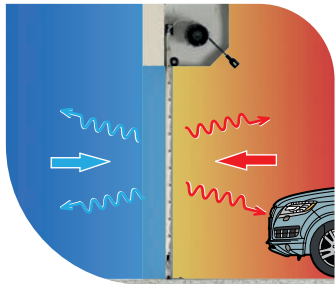

High grade, insulated materials are used to ensure a durable garage door, to protect against the elements.

As the weather gets colder and the nights draw in earlier, light and warmth become more important when using your garage.

The SeceuroGlide range helps retain heat within the garage.

SeceuroSeal
The all-in-one garage door seal

In partnership with the Weather Defender

The optional SeceuroSeal helps reduce further water ingress, keeping the garage dry and clean from outside debris – even in the worst British weather. Fitted on the ground underneath the door, SeceuroSeal is ideal for garages with uneven floors or those that lie at the bottom of a sloping driveway.

When you think about it, your garage is an extension of your home, and it should not be treated much differently from any other room, particularly if the garage is attached to your property. The garage door is often seen as a weak link in the thermal envelope on any home, so choosing an insulated garage door will help to prevent the cold outside air from penetrating into your garage and surrounding living spaces.

Insulation

The CFC-free, foam-filled aluminium slats used in SeceuroGlide garage doors maximise the energy performance of the door, helping to retain heat within the garage and closing off the cold from outside. Insulated slats also boast noise-reducing properties – perfect if your garage is used as a hobby room or workshop. A typical U-value for the slat profiles used on an insulated roller garage door is $5.2 \text{ W} / \text{m}^2\text{K}$.

Lighting

SeceuroGlide lighting options provide the opportunity to have attractive outside lighting. Discreetly fitted as a down light this enhancement to your garage can be programmed to turn on and off automatically in accordance with when you use your garage, or can be left on to allow additional lighting to your outside area, for up to 12 hours. The SeceuroGlide Plus control unit benefits from a built-in courtesy light, helping to light up the inside of your garage.

“The difference in heat loss is significantly reduced with my new door, which means I can continue to use my garage as a craft studio, even in the colder months.”