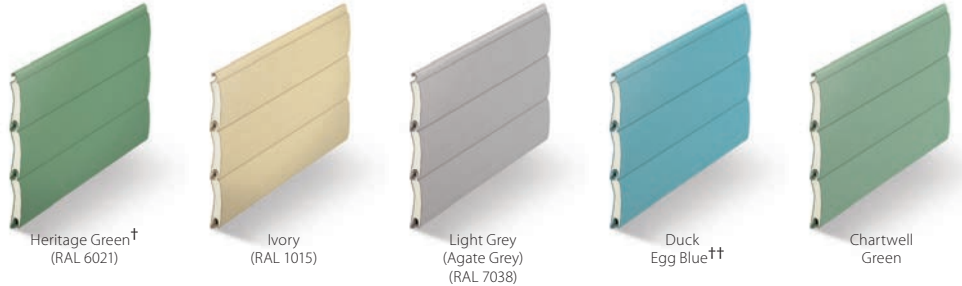

Heritage 5 YR